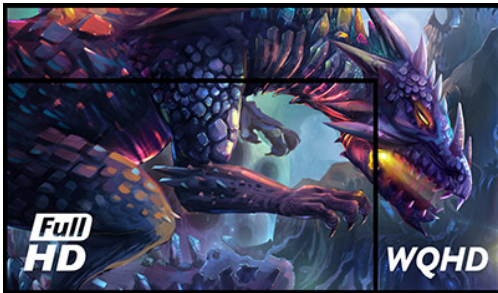

Silver Crow – enter a new dimension

The 27" G-MASTER GB2730QSU known as Silver Crow opens you to a whole new level of gaming experiences. As the 2560x1440 display offers 77% more on-screen space than a standard 1920x1080 Full HD monitor, the Silver Crow makes sure all the finest details are displayed with perfect image clarity. Nothing will skip your attention. The blue light reducer function along with the flicker free panel are the shield your eyes need to guarantee your vision remains well protected. Armed with FreeSync technology and 1ms response time the Silver Crow is ready to lead you into the toughest battles, leaving nothing to chance.

WQHD

With the 2560x1440 WQHD resolution offering 77% more on-screen space than a standard 1920x1080 full HD monitor, nothing skips your attention.

FreeSync™ Technology

AMD FreeSync™ technology puts an end to choppy gameplay and broken frames with fluid, artifact-free performance at virtually any framerate.

01 DISPLAY CHARACTERISTICS

Diagonal	27", 68.5cm
Panel	TN LED, matte finish
Native resolution	2560 x 1440 @75Hz (3.7 megapixel WQHD, DisplayPort)
Aspect ratio	16:9
Panel brightness	350 cd/m ²
Static contrast	1000:1
Advanced contrast	80M:1
Response time (GTG)	1ms
Viewing zone	horizontal/vertical: 170°/160°, right/left: 85°/85°, up/down: 80°/80°
Colour support	16.7mIn (sRGB: 99%; NTSC: 72%)
Horizontal Sync	30 - 89kHz
Viewable area W x H	596.7 x 335.7mm, 23.5 x 13.2"
Pixel pitch	0.233mm
Colour	matte, black